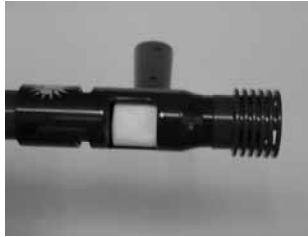

Marshmallow Blaster™ Item # 1110 Instructions

FOR AGES 12 AND UP. 

MFC takes pride in making quality, fun toys that comply with U.S. and international safety standards.

Loading:

1. Turn the front handle and then push it forward to open the chamber.
2. Load the a regular marshmallow with the flat side facing forward (to prevent jamming) and then close the chamber and pull back to lock it into place.

Firing:

1. Pump the Marshmallow Blaster™ 12-16 times with the black handle on the back.
2. Aim carefully.
3. Pull the trigger

BLAST MARSHMALLOWS!!

Tips & Tricks:

As fun and Novel as marshmallows are, they do have limitations as a projectile. Since marshmallows consist of only sugar and air, heat and moisture can create problems with marshmallows melting in the magazine. This problem is especially apparent in the hot summer months. There are a couple of things you can do to circumvent or at least delay the reoccurrence of marshmallow meltdown.