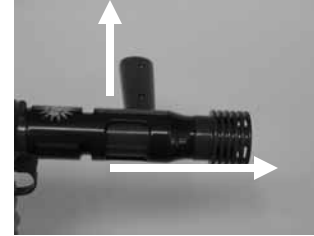

Marshmallow Blaster™ Item # 1110 Instructions

FOR AGES 12 AND UP. 

MFC takes pride in making quality, fun toys that comply with U.S. and international safety standards.

Loading:

1. Turn the front handle and then push it forward to open the chamber.
2. Load the a regular marshmallow with the flat side facing forward (to prevent jamming) and then close the chamber and pull back to lock it into place.

Firing:

1. Pump the Marshmallow Blaster™ 12-16 times with the black handle on the back.
2. Aim carefully.
3. Pull the trigger

BLAST MARSHMALLOWS!!

Tips & Tricks:

As fun and Novel as marshmallows are, they do have limitations as a projectile. Since marshmallows consist of only sugar and air, heat and moisture can create problems with marshmallows melting in the magazine. This problem is especially apparent in the hot summer months. There are a couple of things you can do to circumvent or at least delay the reoccurrence of marshmallow meltdown.